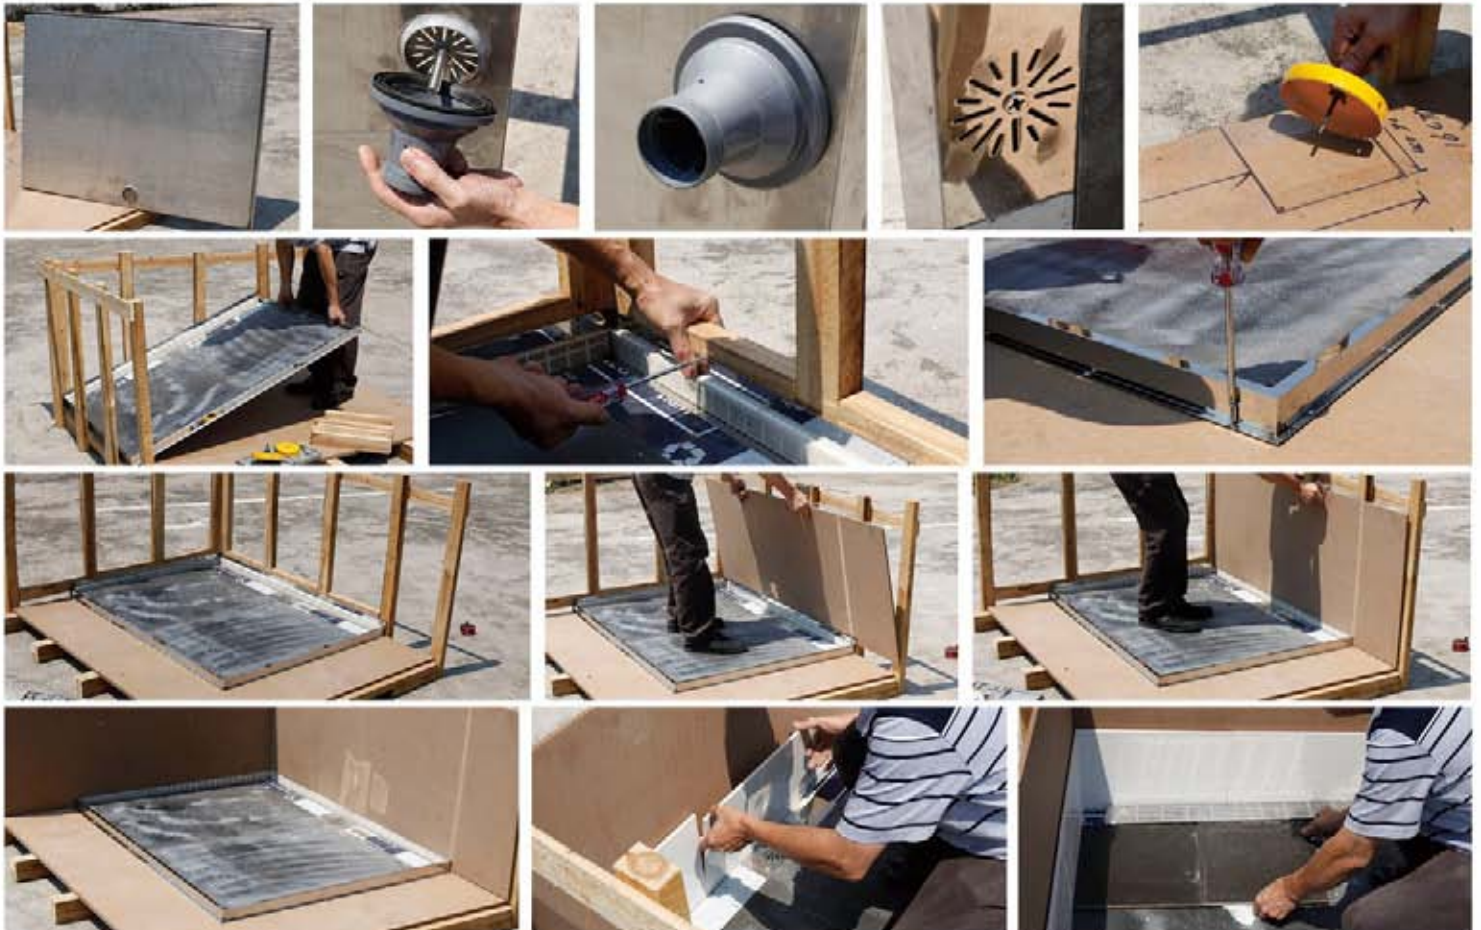

plus

Direct silicon adhesive and screw onto the top of the floor board and against the timber stud wall – there is no need to make a special support joist or a cut/trim to the timber. It is designed with a built-in-fall, easy plumbing and ready-to-tile, eliminate cross cut in tiles. (Stainsee Tray with Grate)

Special Price For Fixed Size
Frameless Shower Screen:

835x900mm	$399.00
835x1200mm	$499.00